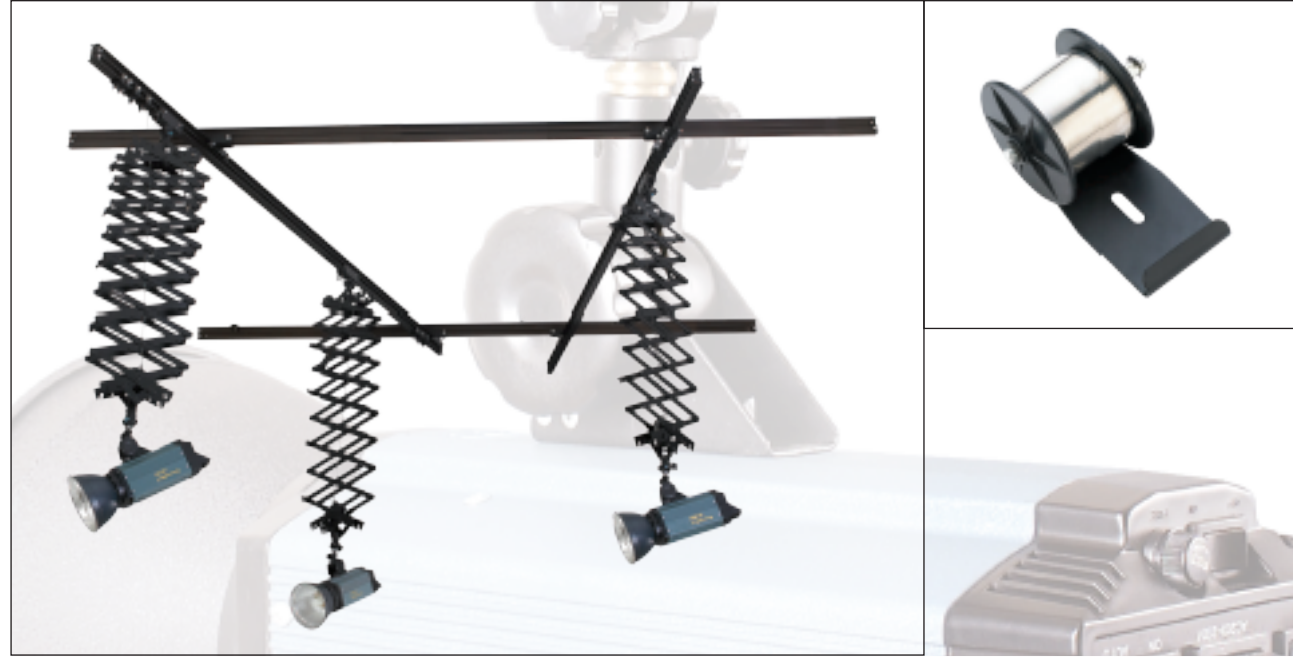

Support System

Railway System

3x3m 3 Arms Article Code: GB7350

3x3m 4 Arms Article Code: GB7360

Balance Stand

Model: LA-200

Article Code: GB7187

Model: LA-300

Article Code: GB7188

Balance Boom Stand

Model: LP-220

Article Code: GB7186